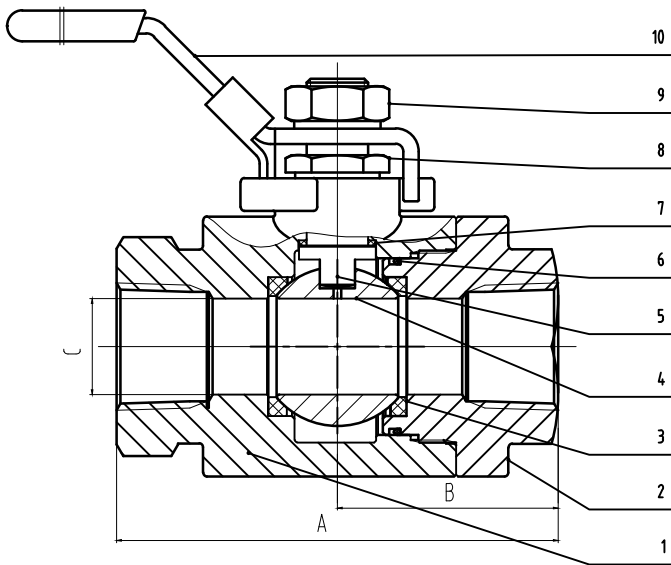

# 2pc Threaded Ball Valve

3000 WOG Full Port w/Locking Lever

Model # 3WFPL - WCB

Model # 3FFPL - CF8M

iso5211

Size in	A	B	C
1/4"	2.99	1.50	.25
3/8"	2.99	1.50	.38
1/2"	4.02	2.01	.50
3/4"	4.25	2.13	.75
1"	4.53	2.26	1.00
1-1/4"	4.76	2.38	1.25
1-1/2"	5.24	2.62	1.50
2"	6.06	3.03	2.00

No	Part Name	Material - 3WRFL	Material - 3FFRL
1	Body	ASTM A216 WCB	ASTM A351 CF8M
2	Bonnet	ASTM A216 WCB	ASTM A351 CF8M
3	Seat	CPTFE or PEEK	CPTFE or PEEK
4	Ball	ASTM A351 CF8M	ASTM A351 CF8M
5	Stem	SS304	ASTM A351 CF8M
6	O-Ring	Viton	Viton
7	Thrust Washer	Graphite	Graphite
8	Packing Bushing	ASTM A307-B	ASTM A307-B
9	Nuts	A194 2H	A194 2H
10	Lever	SS + PVC	SS + PVC

 Davis Valve